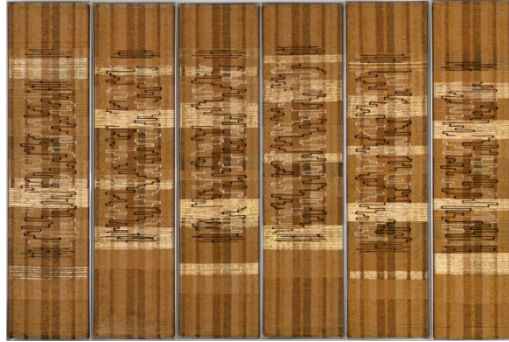

Press images

Preview 2025
Zentrum Paul Klee

06

Anni Albers

Ark panels for Congregation B'nai Israel, Woonsocket, Rhode Island, 1962

Jute, cotton, and Lurex mounted on wood and aluminum panels

161,9 × 245,2 cm