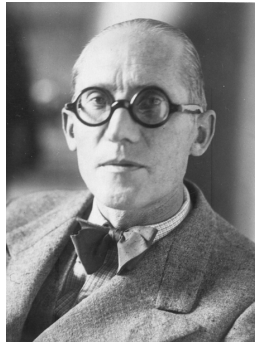

07

Le Corbusier (Charles-Édouard
Jeanneret), 1930s

Photographer unknown

© 2025 Fondation Le Corbusier /
ProLitteris, Zurich