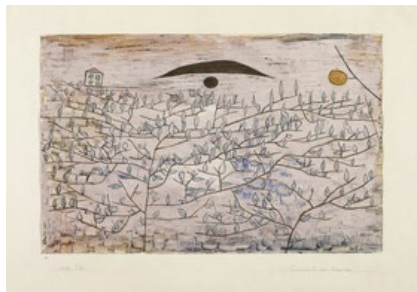

Press images

Fokus. The Musical Klee
20.2.-1.6.2025

01

Paul Klee

Musiker [Musician], 1937, 197
Watercolour on primed paper on
cardboard
27,8 × 20,3 cm
Zentrum Paul Klee, Bern,
donation Livia Klee

02

Paul Klee

Segelschiffe [Sailing Ships], 1927, 225
Pencil and watercolour on paper on
cardboard
22,8 × 30,2 cm
Zentrum Paul Klee, Bern

03

Paul Klee

Landschaft mit Accenten [Landscape
with Accents], 1934, 195
Coloured paste, gouache and
watercolour on paper on cardboard
31 × 48,2 cm
Zentrum Paul Klee, Bern