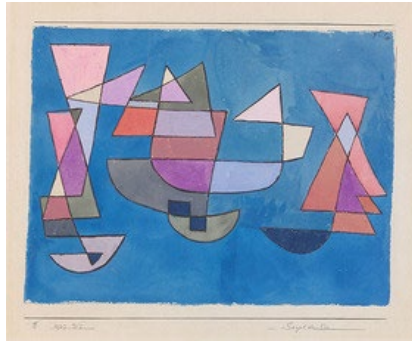

Press images

Fokus. The Musical Klee
20.2.-1.6.2025

01

Paul Klee

Musiker [Musician], 1937, 197
Watercolour on primed paper on
cardboard
27,8 × 20,3 cm
Zentrum Paul Klee, Bern,
donation Livia Klee

02

Paul Klee

Segelschiffe [Sailing Ships], 1927, 225
Pencil and watercolour on paper on
cardboard
22,8 × 30,2 cm
Zentrum Paul Klee, Bern

03

Paul Klee

Landschaft mit Accenten [Landscape
with Accents], 1934, 195
Coloured paste, gouache and
watercolour on paper on cardboard
31 × 48,2 cm
Zentrum Paul Klee, Bern